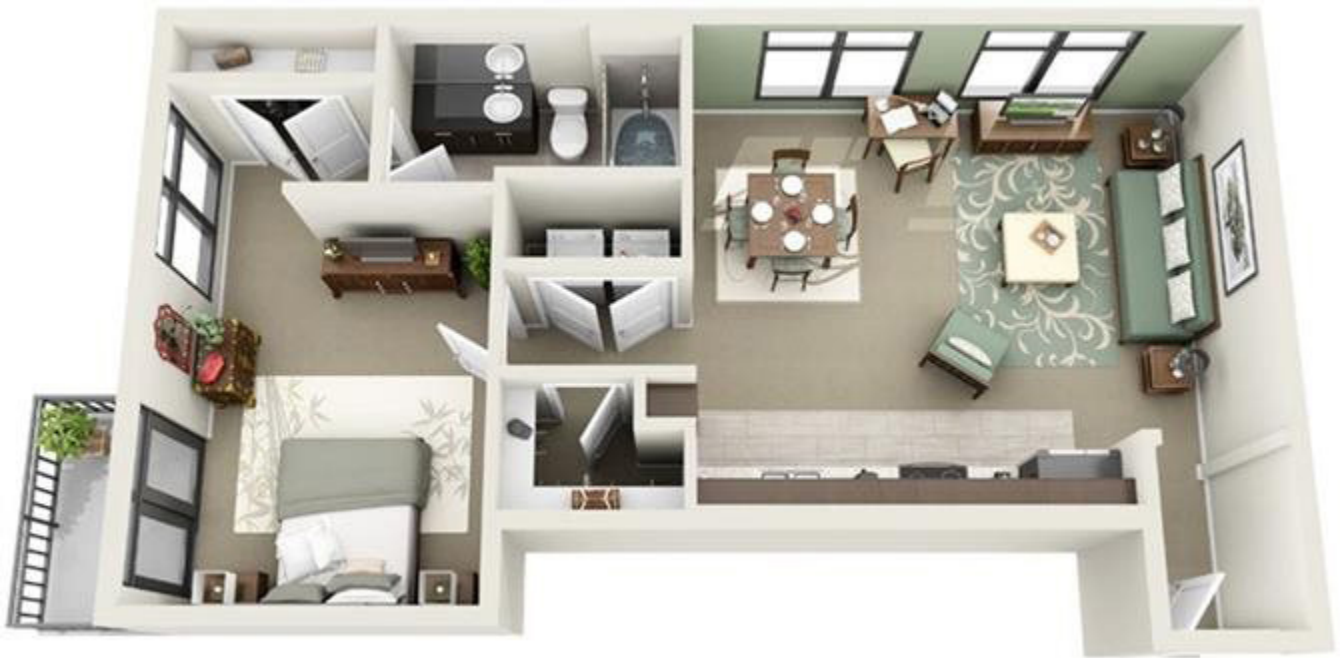

BROAD

1 BED / 1 BATH

768
SQ. FT.

	441 Meeting Street Charleston, SC 29403
	(844) 575-1453 www.elanmidtown.com

Floor plans are artist's rendering. All dimensions are approximate. Actual product and specifications may vary in dimension or detail. Not all features are available in every apartment. Prices and availability are subject to change. Please see a representative for details