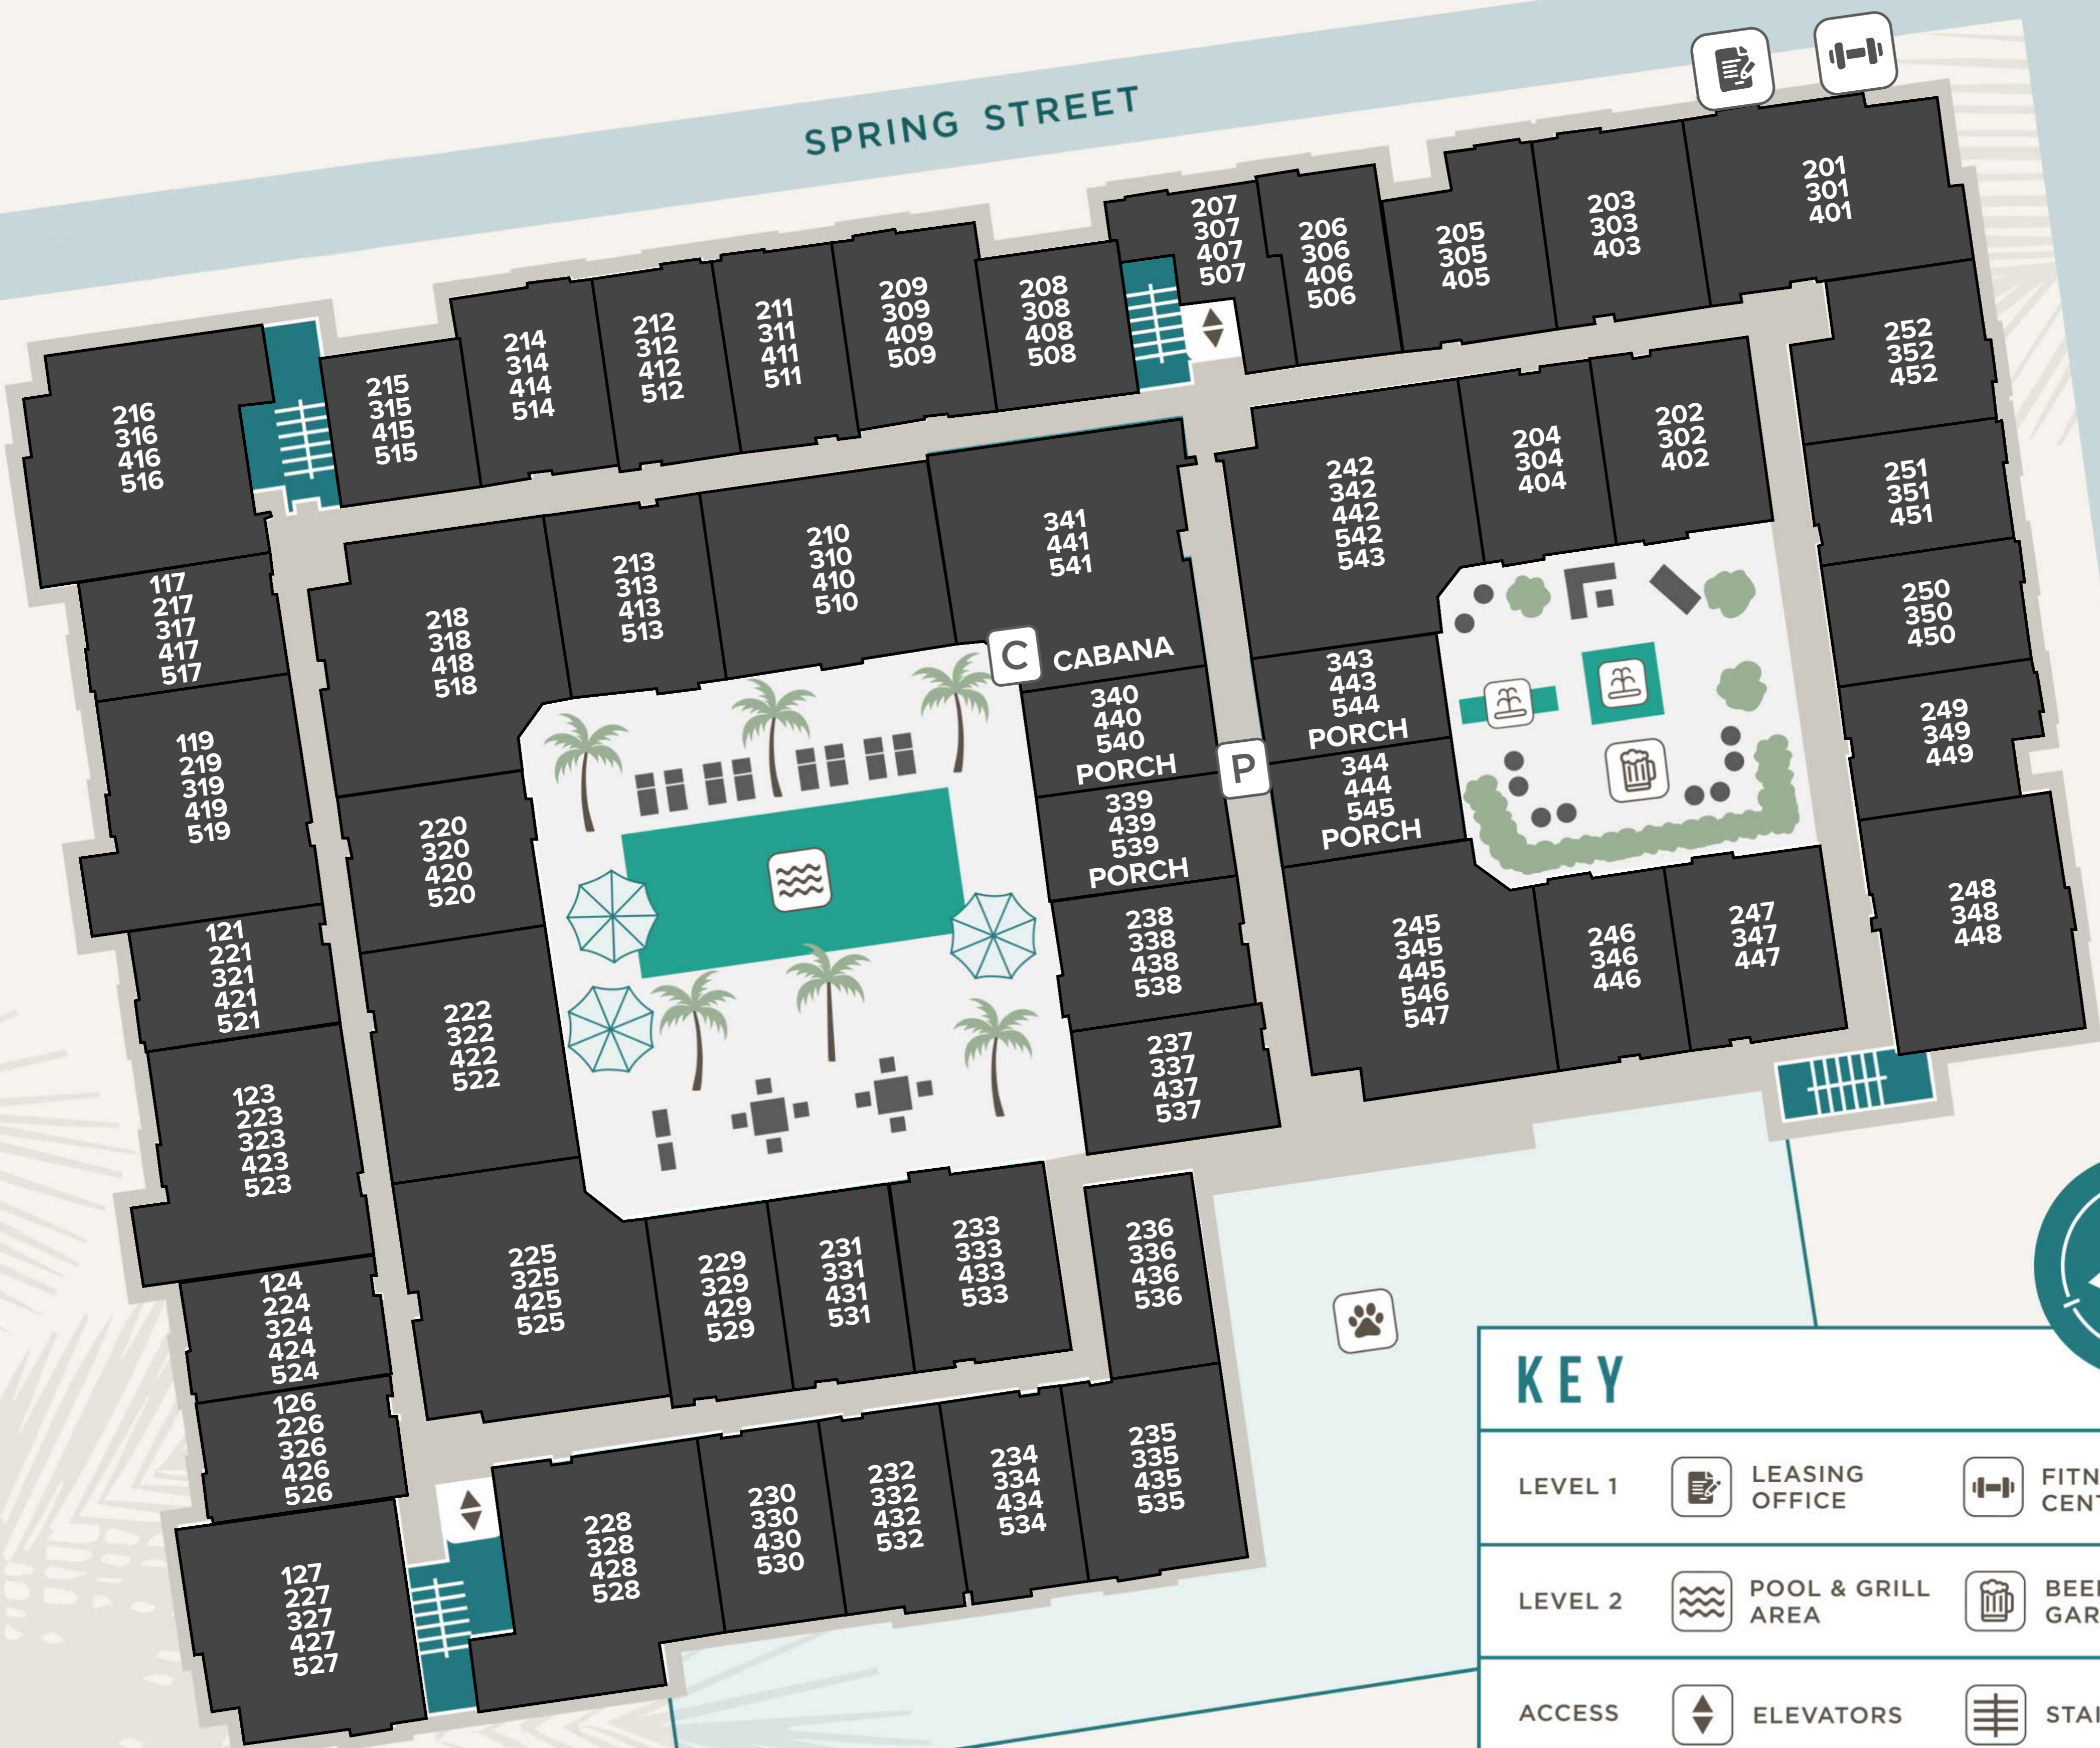

SPRING STREET

MEETING STREET

KEY

LEVEL 1	LEASING OFFICE	FITNESS CENTER	DOG PARK
LEVEL 2	POOL & GRILL AREA	BEER GARDEN	FOUNTAIN
ACCESS	ELEVATORS	STAIRS	